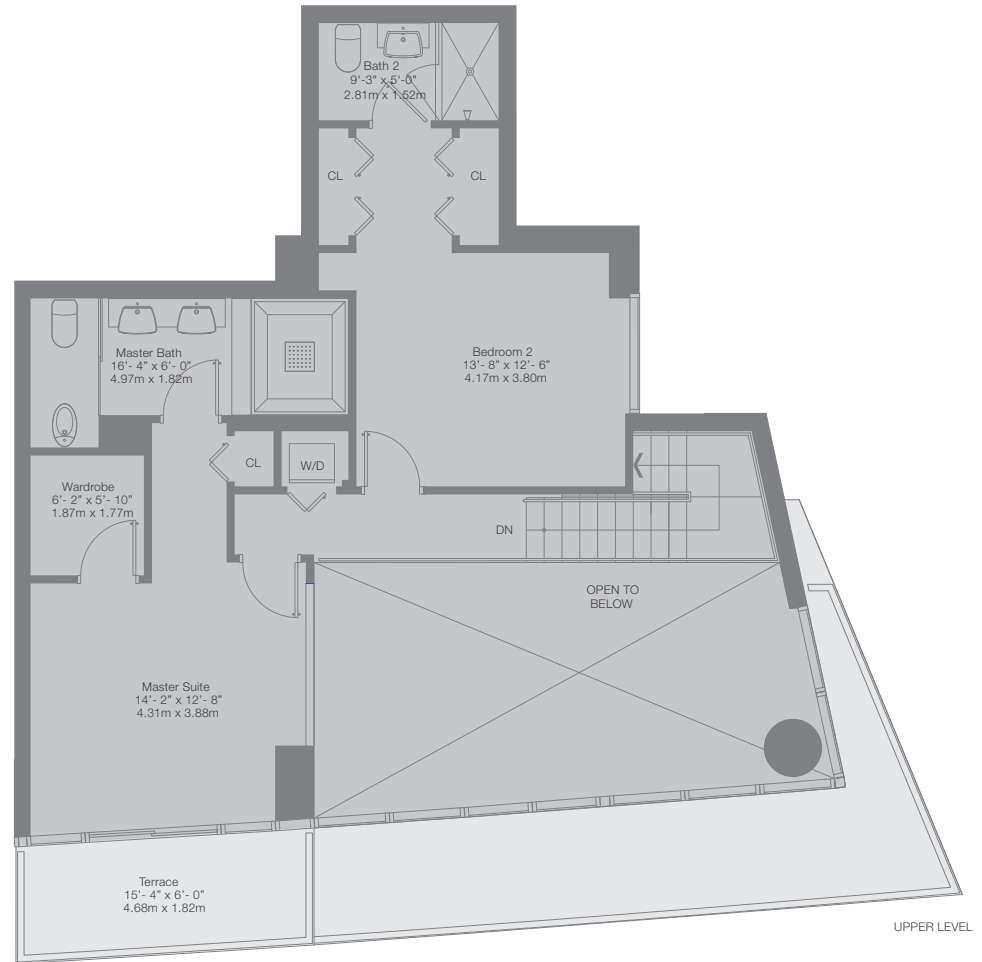

LOWER LEVEL

UPPER LEVEL

TOWNHOUSE
09

2 Bedrooms - Den - 3 Baths

Interior	1,635 sq. ft.	151.90 m ²
Terrace	407 sq. ft.	37.81 m ²
Total	2,042 sq. ft.	189.71 m²

EPIC