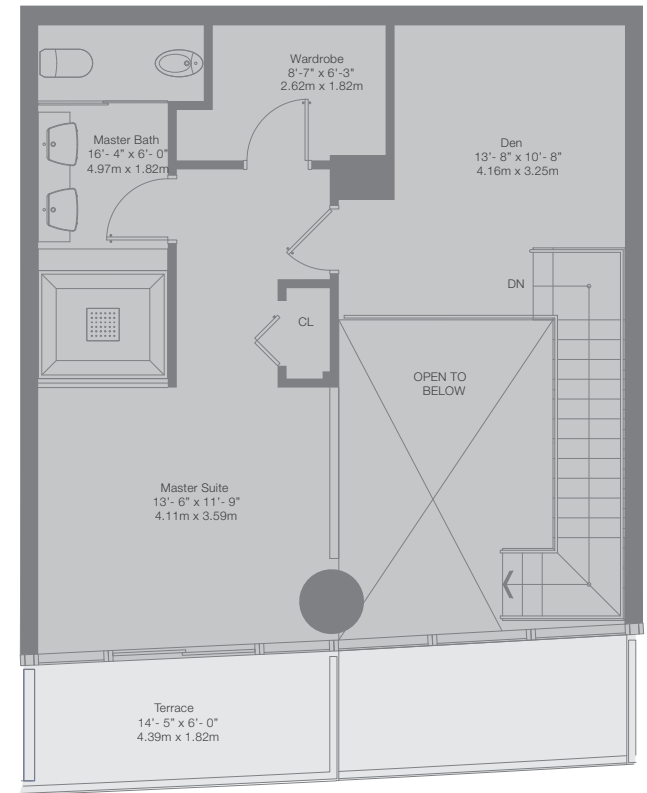

LOWER LEVEL

UPPER LEVEL

TOWNHOUSE
08

2 Bedrooms - Den - 2.5 Baths

Interior	1,579 sq. ft.	146.69 m ²
Terrace	335 sq. ft.	31.12 m ²
Total	1,914 sq. ft.	177.82 m²

EPIC