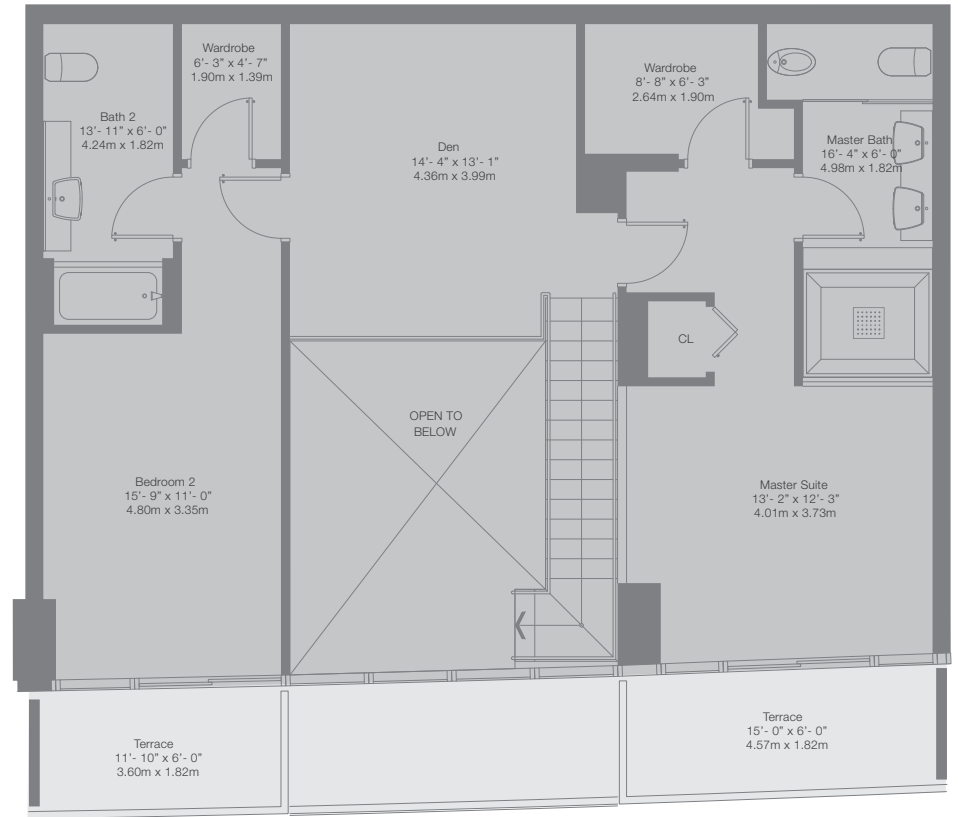

LOWER LEVEL

UPPER LEVEL

TOWNHOUSE
07

2 Bedrooms - Den - 2.5 Baths

Interior	1,729 sq. ft.	160.63 m ²
Terrace	324 sq. ft.	30.10 m ²
Total	2,053 sq. ft.	190.73 m²

EPIC