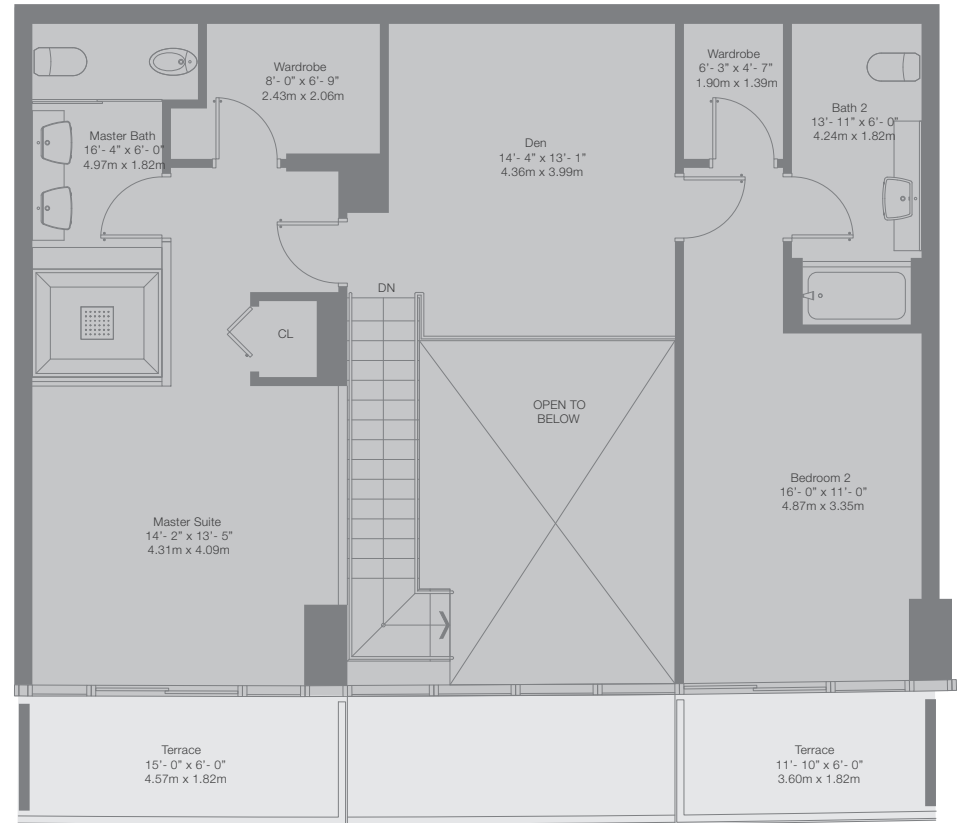

LOWER LEVEL

UPPER LEVEL

TOWNHOUSE  
06

2 Bedrooms - Den - 2.5 Baths

Interior	1,763 sq. ft.	163.79 m <sup>2</sup>
Terrace	322 sq. ft.	29.91 m <sup>2</sup>
<b>Total</b>	<b>2,085 sq. ft.</b>	<b>193.70 m<sup>2</sup></b>