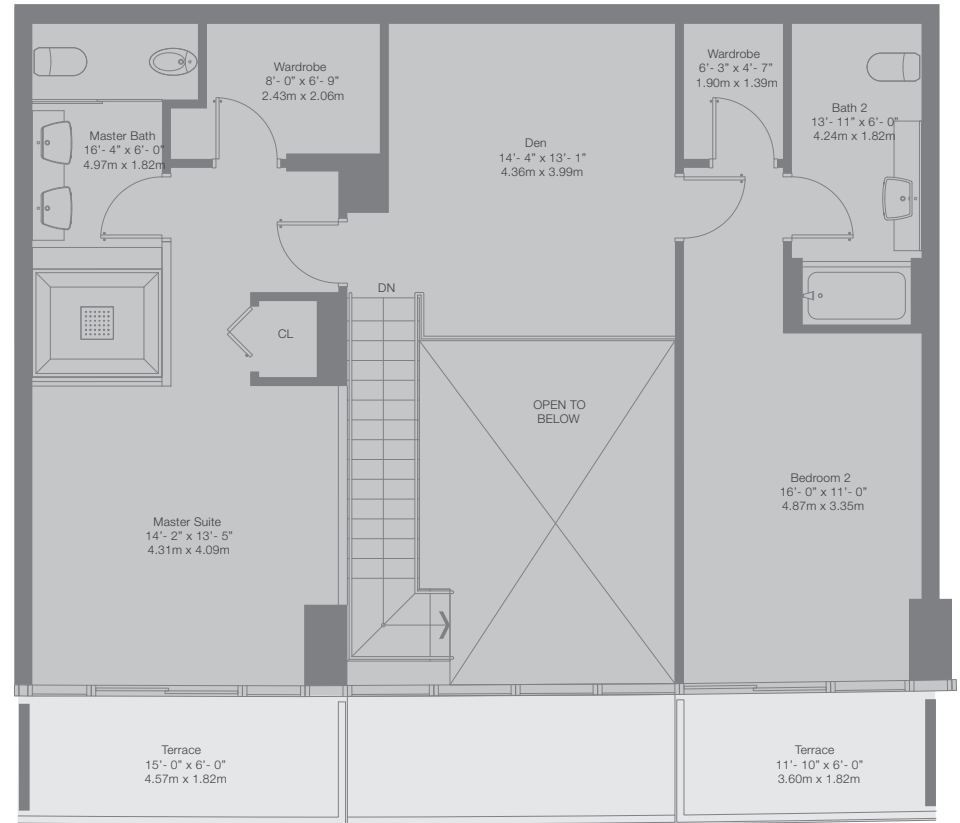

LOWER LEVEL

UPPER LEVEL

TOWNHOUSE
06

2 Bedrooms - Den - 2.5 Baths

Interior	1,763 sq. ft.	163.79 m ²
Terrace	322 sq. ft.	29.91 m ²
Total	2,085 sq. ft.	193.70 m²

EPIC