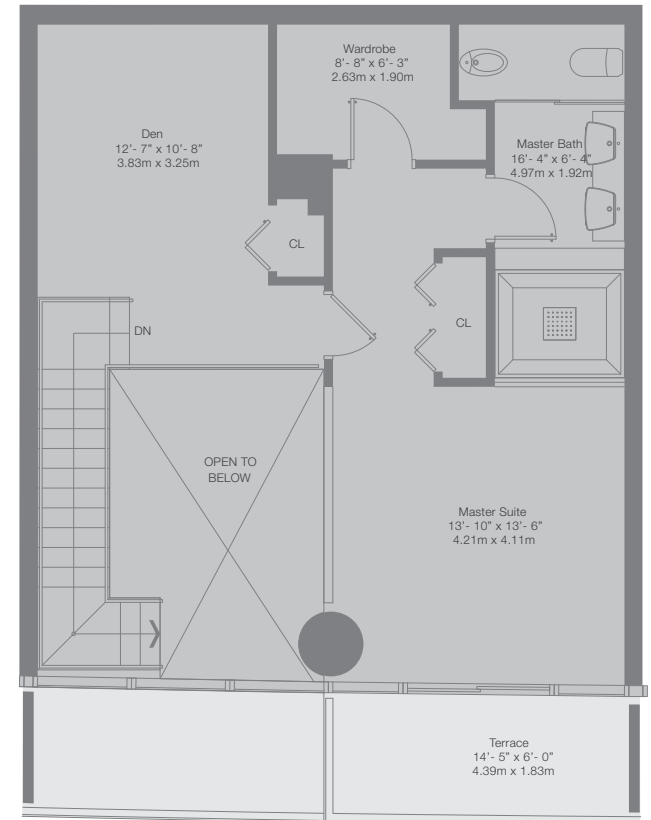

LOWER LEVEL

UPPER LEVEL

TOWNHOUSE
05

2 Bedrooms - Den - 2.5 Baths

Interior	1,708 sq. ft.	158.68 m ²
Terrace	334 sq. ft.	31.03 m ²
Total	2,042 sq. ft.	189.71 m²

EPIC