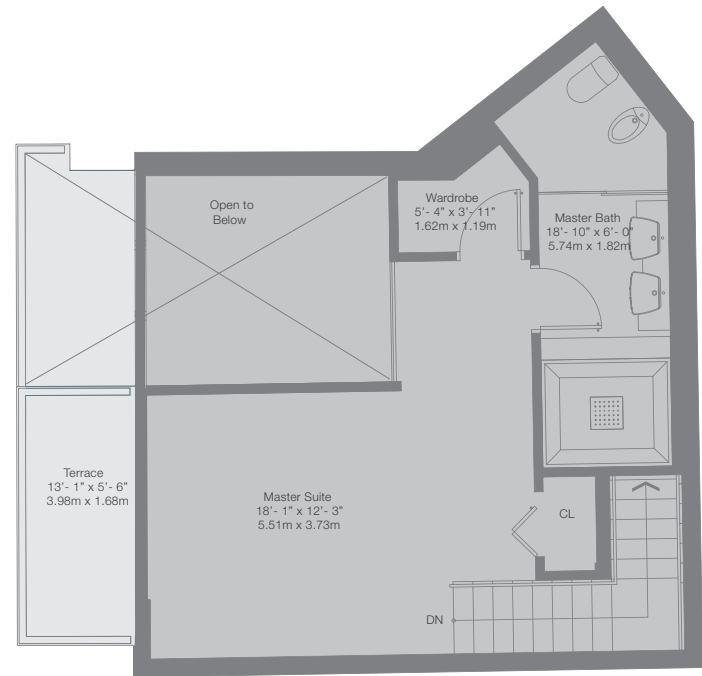

LOWER LEVEL

UPPER LEVEL

TOWNHOUSE

01

1 Bedroom - 1.5 Baths

Interior	1,033 sq. ft.	95.97 m <sup>2</sup>
Terrace	190 sq. ft.	17.65 m <sup>2</sup>
<b>Total</b>	<b>1,223 sq. ft.</b>	<b>113.62 m<sup>2</sup></b>